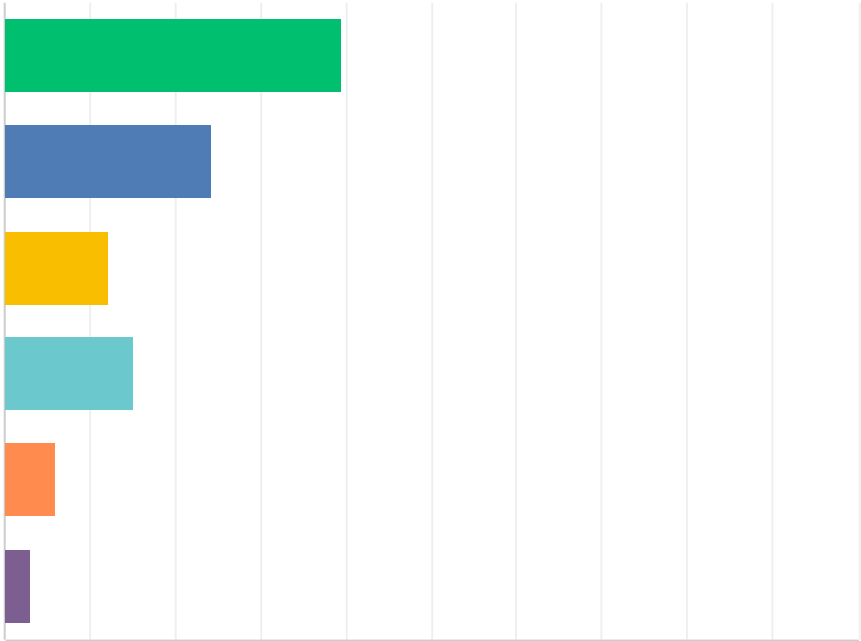

Answered: 108 Skipped: 5

Yes	62.96%	68
No	37.04%	40
TOTAL		108

Q15 Which best describes your current job (including formal education)?

Answered: 40 Skipped: 73

	7.50%	3
	15.00%	6
	2.50%	1
	15.00%	6
	0.00%	0
	12.50%	5
	12.50%	5
	17.50%	7
	17.50%	7
TOTAL		40

Q16 What was your annual salary/income (before taxes) in your current job? This information will be used for statistical purposes only.

Answered: 39 Skipped: 74

I did not seek full-time employment	20.51%	8
Less than \$25,000	12.82%	5
\$25,000 - \$34,999	10.26%	4
\$35,000 - \$49,999	12.82%	5
\$50,000 - \$74,999	20.51%	8
\$75,000 - \$99,999	10.26%	4
\$100,000 - \$149,999	5.13%	2
\$150,000 or more	7.69%	3
TOTAL		39

Q17 My current job is directly related to my academic major.

Answered: 33 Skipped: 80

Strongly Agree	39.39%	13
Agree	24.24%	8
Neither Agree nor Disagree	12.12%	4
Disagree	15.15%	5
Strongly Disagree	6.06%	2
Not Applicable	3.03%	1
TOTAL		33