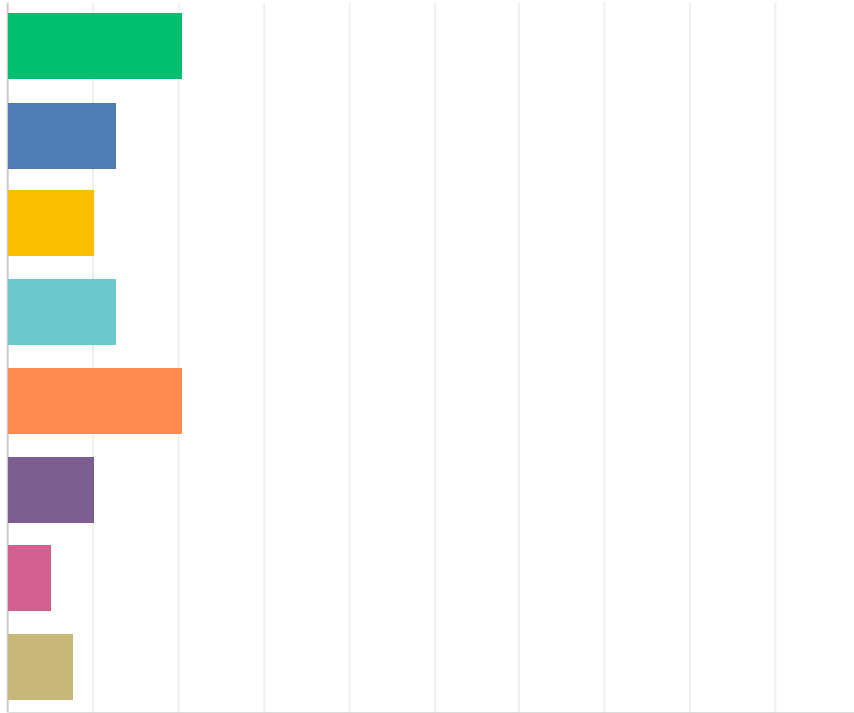

Q16 What was your annual salary/income (before taxes) in your current job? This information will be used for statistical purposes only.

Answered: 39 Skipped: 74

I did not seek full-time employment	20.51%	8
Less than $25,000	12.82%	5
$25,000 - $34,999	10.26%	4
$35,000 - $49,999	12.82%	5
$50,000 - $74,999	20.51%	8
$75,000 - $99,999	10.26%	4
$100,000 - $149,999	5.13%	2
$150,000 or more	7.69%	3
TOTAL		39