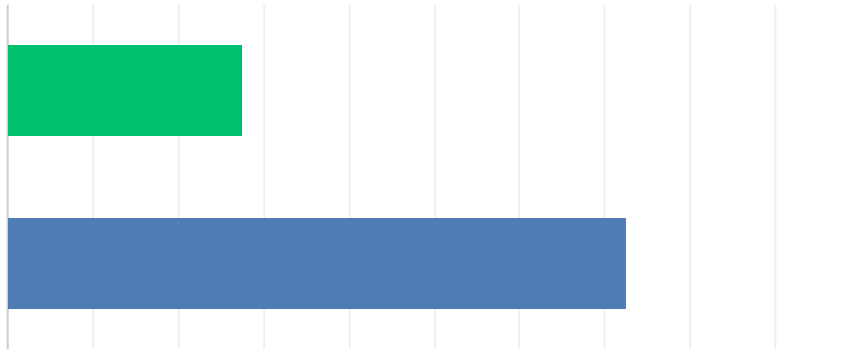

Q20 Did you continue your formal education after leaving Wayland?

Answered: 109 Skipped: 4

Yes	27.52%	30
No	72.48%	79
TOTAL		109