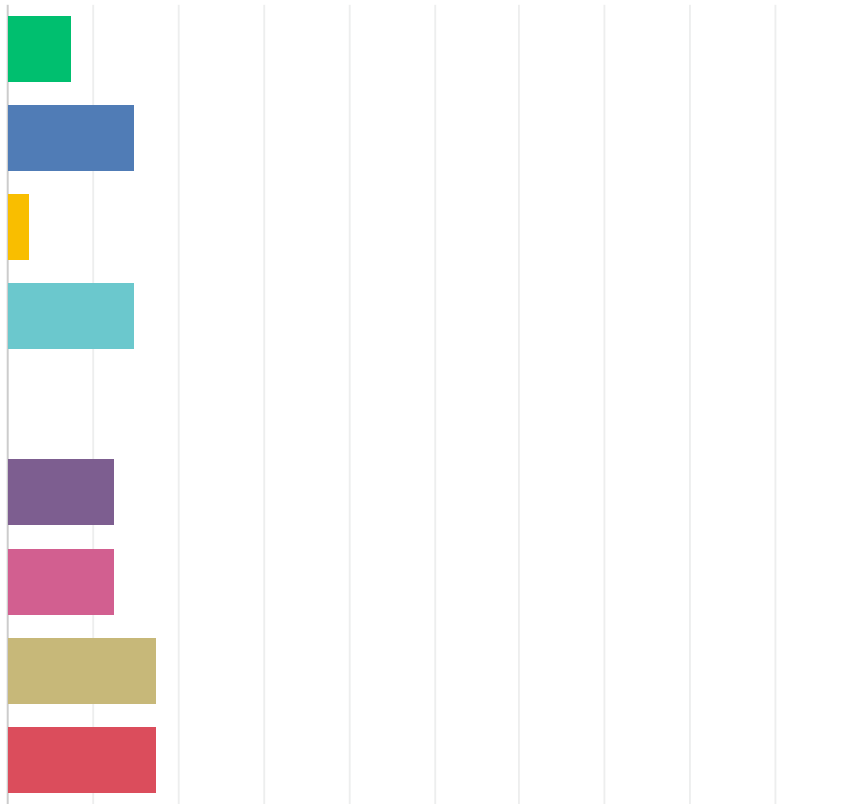

I did not seek full-time employment	11.11%	12
Less than \$25,000	11.11%	12
\$25,000 - \$34,999	10.19%	11
\$35,000 - \$49,999	25.00%	27
\$50,000 - \$74,999	24.07%	26
\$75,000 - \$99,999	9.26%	10
\$100,000 - \$149,999	5.56%	6
\$150,000 or more	3.70%	4
TOTAL		108

Q13 How long did it take you to find your first job after graduating from Wayland?

Answered: 109 Skipped: 4

	10.09%	11
	55.05%	60
	10.09%	11
	11.93%	13
	8.26%	9
	4.59%	5
TOTAL		109

Q14 Do you still have this same job? If you have been promoted, mark "no."

Answered: 108 Skipped: 5

Yes	62.96%	68
No	37.04%	40
TOTAL		108

Q15 Which best describes your current job (including formal education)?

Answered: 40 Skipped: 73

	7.50%	3
	15.00%	6
	2.50%	1
	15.00%	6
	0.00%	0
	12.50%	5
	12.50%	5
	17.50%	7
	17.50%	7
TOTAL		40